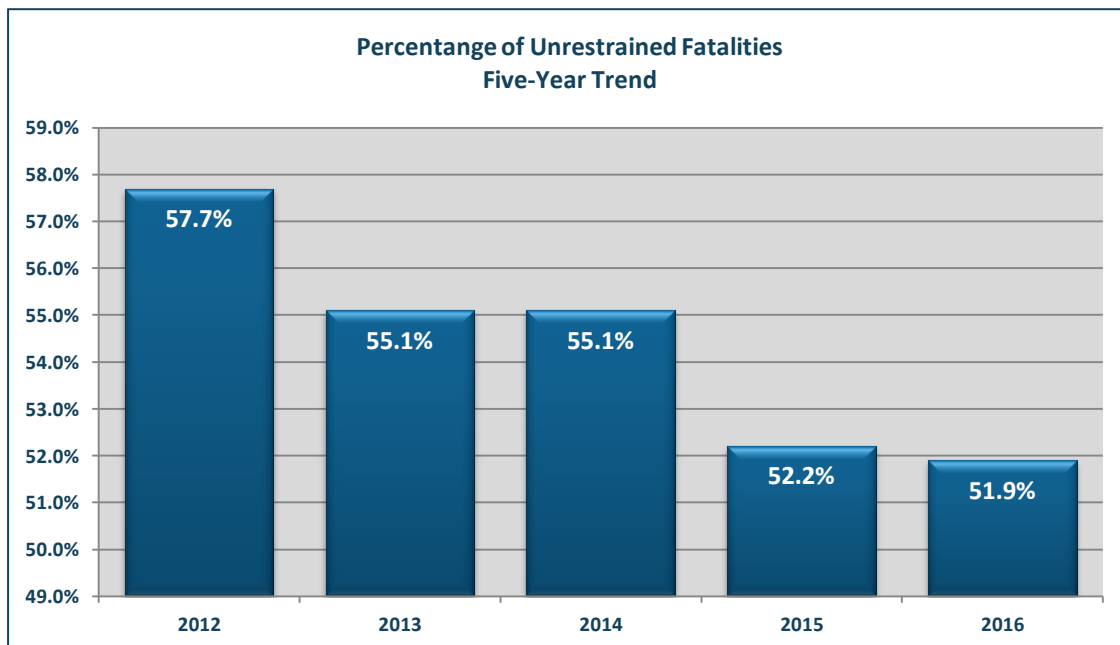

Unrestrained Fatalities in Crashes (2016)

Occupants of Passenger Vehicles and Pickup Trucks

Oklahoma
Department of Public Safety
Highway Safety Office

3223 N. Lincoln Blvd.
Oklahoma City, OK 73105

Phone: 405.523.1570
Fax: 405.523.1586

www.ohso.ok.gov

224 people not wearing a seat belt died on Oklahoma roads in 2016. Three of those were children under the age of 12.

Unrestrained Occupants of Passenger Vehicles/Pickup Trucks Five-Year Trend					
	2012	2013	2014	2015	2016
Total Fatalities with Known Restraint Use	477	439	472	427	432
Total Number of Unrestrained Fatalities	275	242	260	223	224
Unrestrained Fatalities as Percentage of Total Fatalities	57.7%	55.1%	55.1%	52.2%	51.9%

- 41.5% (93 of 224) of unrestrained fatalities were totally ejected from the vehicle.
- 68.3% (153 of 224) of unrestrained fatalities were male.
- 62.5% (140 of 224) of unrestrained fatalities were killed in crashes involving only one vehicle.
- 59.4% (133 of 224) of unrestrained fatalities were killed in crashes that occurred on rural roads and highways.
- 44.6% (100 of 224) of unrestrained fatalities were killed in alcohol-related crashes.
- 58.0% (130 of 224) of unrestrained fatalities were occupants of passenger vehicles and 42.0% (94 of 224) were occupants of pickup trucks.