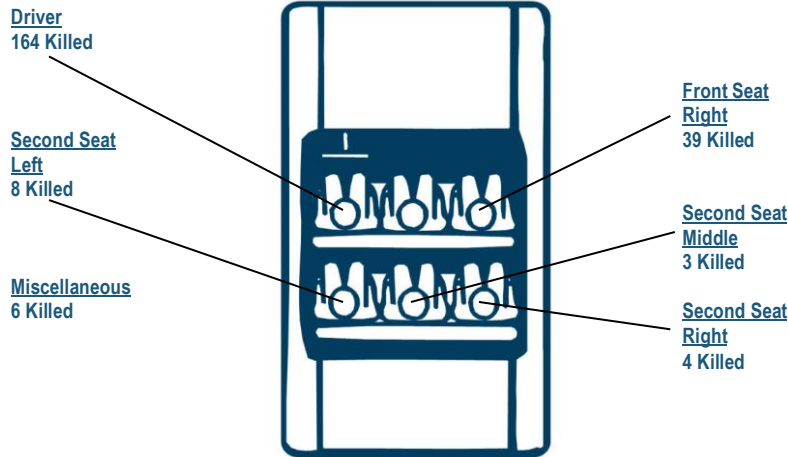

www.ohso.ok.gov

224 people not wearing a seat belt died on Oklahoma roads in 2016. Three of those were children under the age of 12.

Unrestrained Occupants of Passenger Vehicles/Pickup Trucks Five-Year Trend					
	2012	2013	2014	2015	2016
Total Fatalities with Known Restraint Use	477	439	472	427	432
Total Number of Unrestrained Fatalities	275	242	260	223	224
Unrestrained Fatalities as Percentage of Total Fatalities	57.7%	55.1%	55.1%	52.2%	51.9%

- 41.5% (93 of 224) of unrestrained fatalities were totally ejected from the vehicle.
- 68.3% (153 of 224) of unrestrained fatalities were male.
- 62.5% (140 of 224) of unrestrained fatalities were killed in crashes involving only one vehicle.
- 59.4% (133 of 224) of unrestrained fatalities were killed in crashes that occurred on rural roads and highways.
- 44.6% (100 of 224) of unrestrained fatalities were killed in alcohol-related crashes.
- 58.0% (130 of 224) of unrestrained fatalities were occupants of passenger vehicles and 42.0% (94 of 224) were occupants of pickup trucks.

Unrestrained Fatalities by Seating Position (2016)
Occupants of Passenger Vehicles/Pickup Trucks

Unrestrained Fatalities (2016)
Occupants of
Passenger Vehicles/Pickup Trucks
By Person Type & Person Age